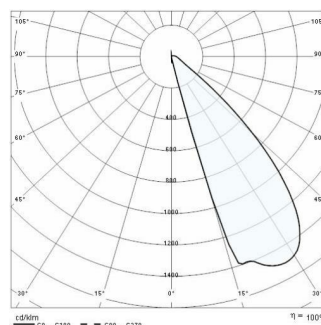

INSERT+ ZERO

Part number	304111
Lampholder:	LED
Light Source:	LED
Wattage:	5 W
Finish:	GR-94 / Metallic grey / Textured
Insulation class:	I
Degree of protection:	IP65
IK-J-xxIP:	IK08 5J xx5
CRI:	80
Kelvin:	4000
Power factor:	COS ϕ \geq 0,9
Optic:	ASYMMETRIC MEDIUM REFLECTOR
Lightsource lumen output:	530 lm
Luminaire lumen output:	142 lm
L:	L90
B:	B10
Lifetime:	36000 h
Ta MIN luminaire:	-20°
Ta MAX luminaire:	45°

Photometric data

Technical drawings